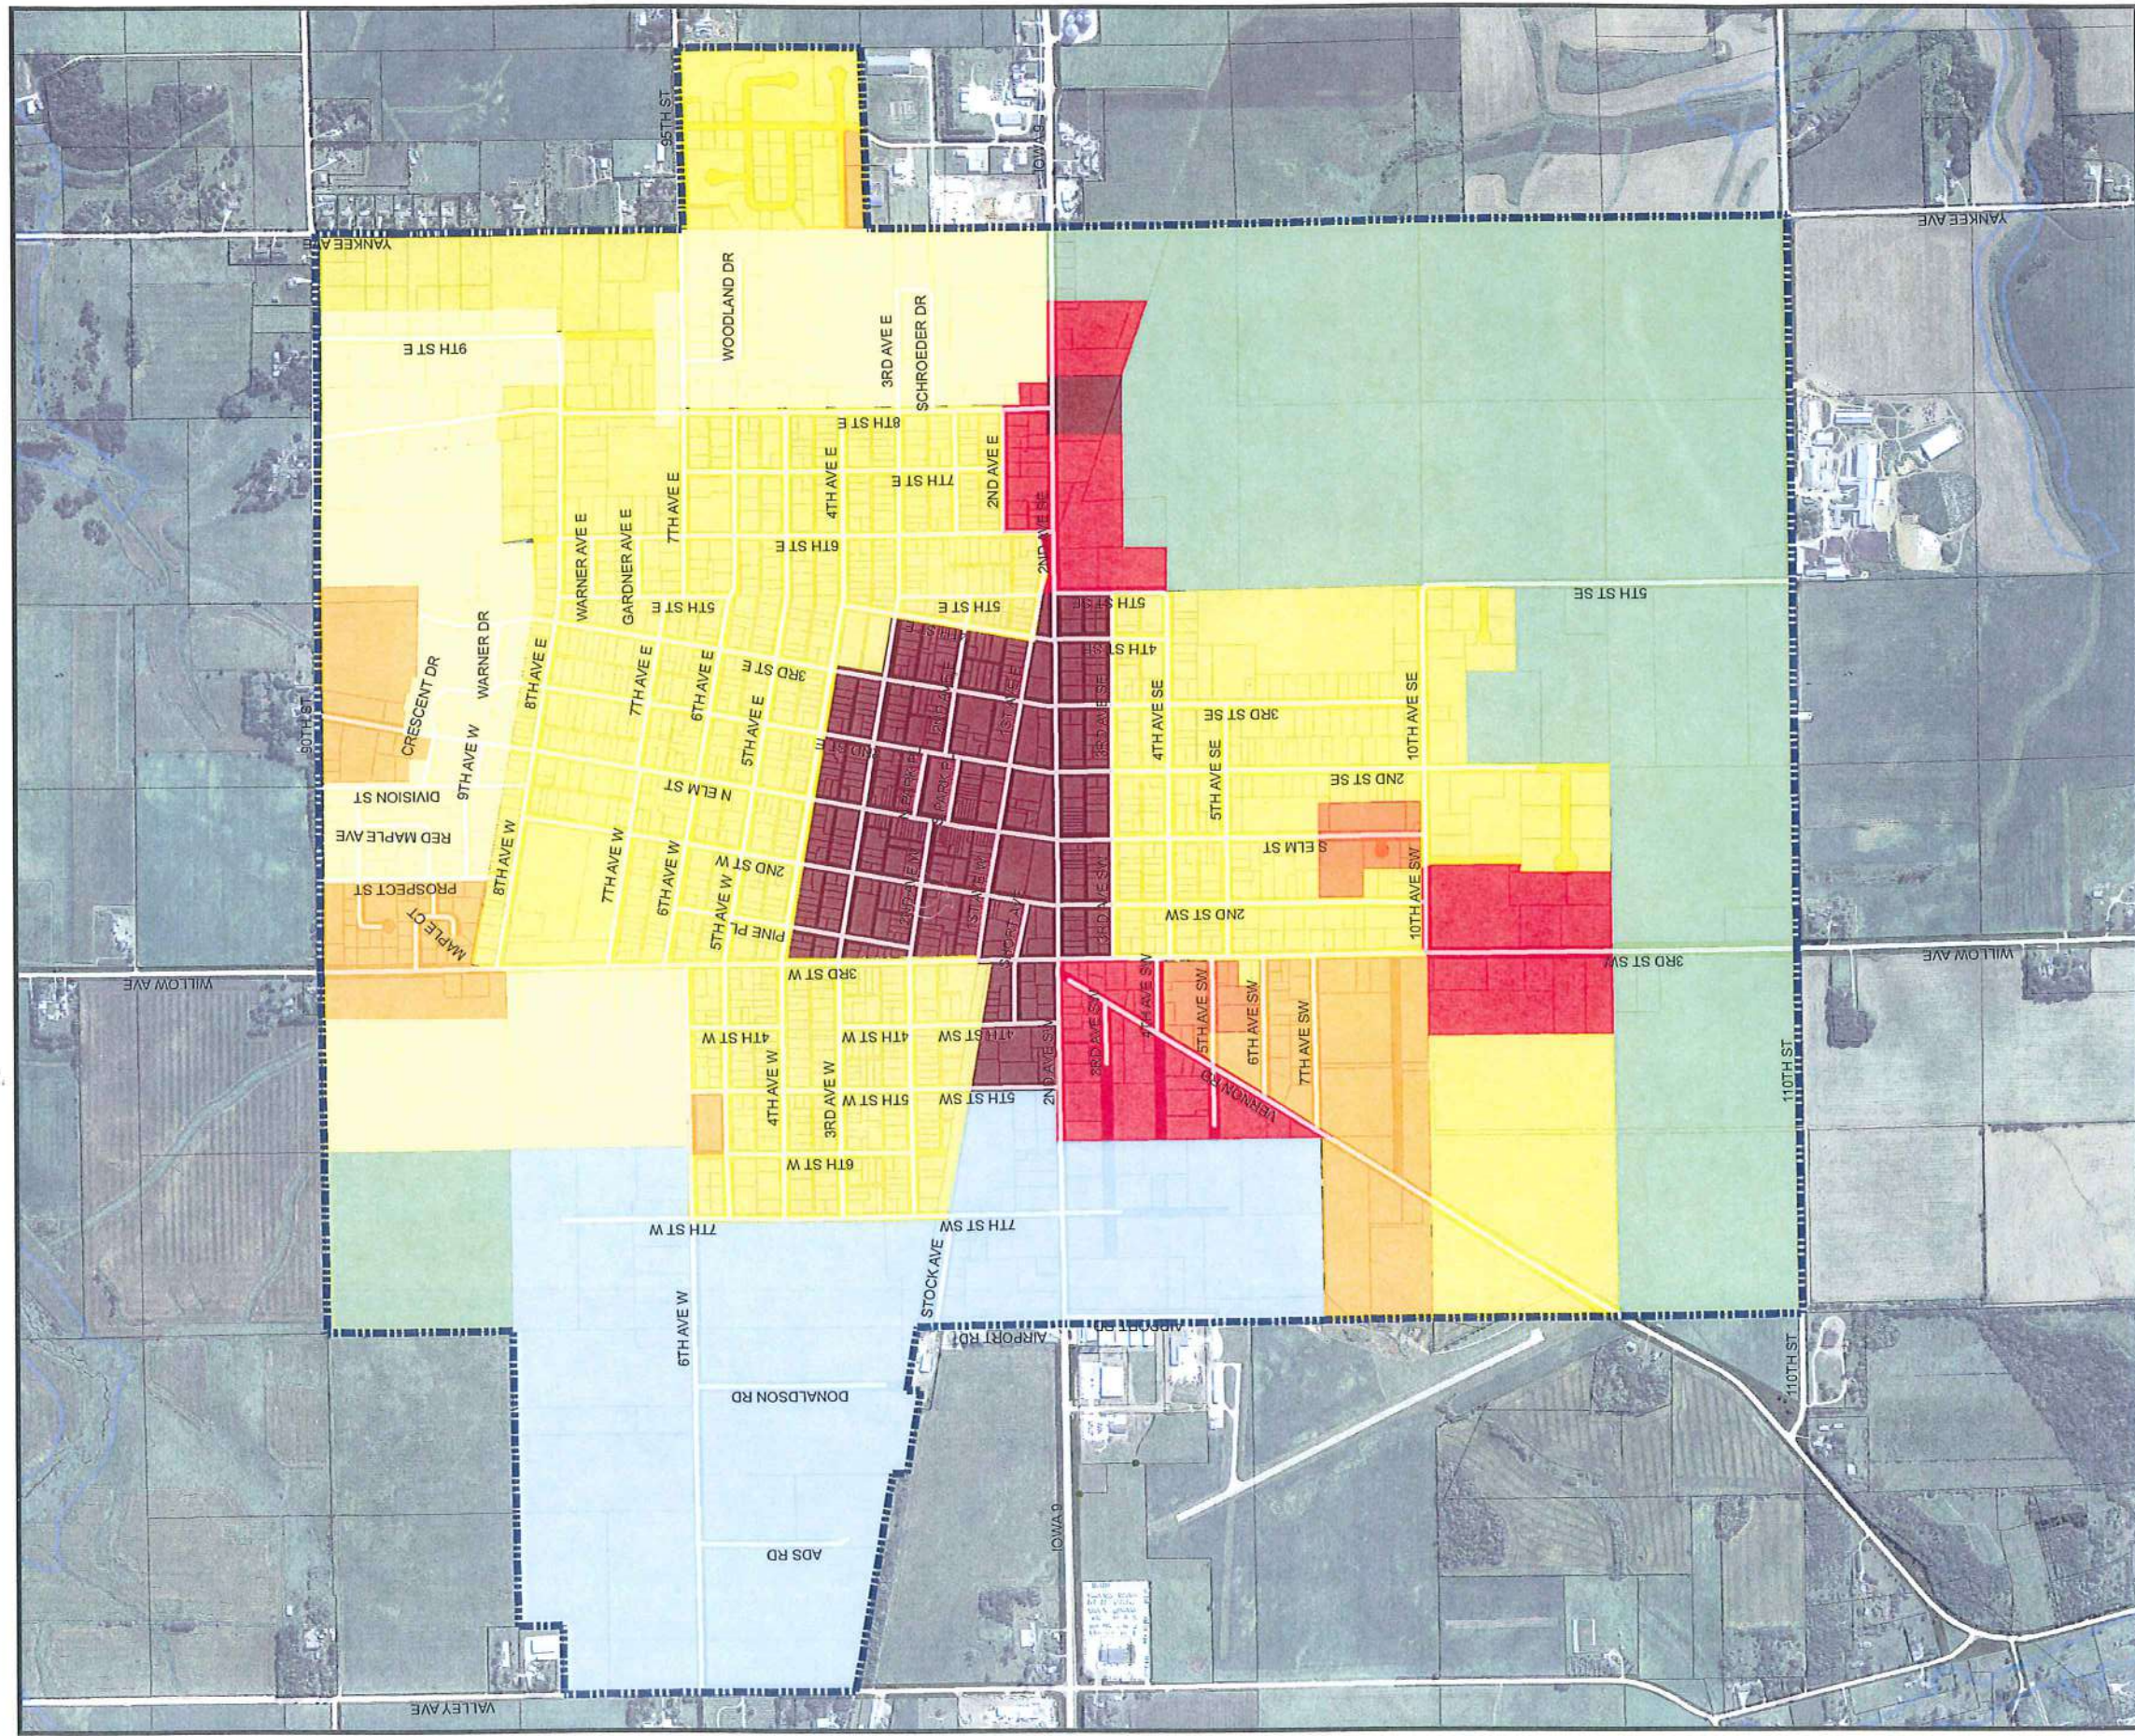

# City of Cresco

## Official Zoning Map

This is to certify that this Official Zoning Map supersedes and replaces the Official Zoning Map adopted December 6, 1993 as part of Ordinance Number 237 of the City of Cresco, Iowa

### Legend

- M-1 Mixed Use
- C-2 Central Business Commercial District
- C-1 Commercial District
- R-4 Mobile Home Park
- R-3 Multi-Family Residential
- R-2 Two Family Residential
- R-1 Single Family Residential
- A-1 Agricultural